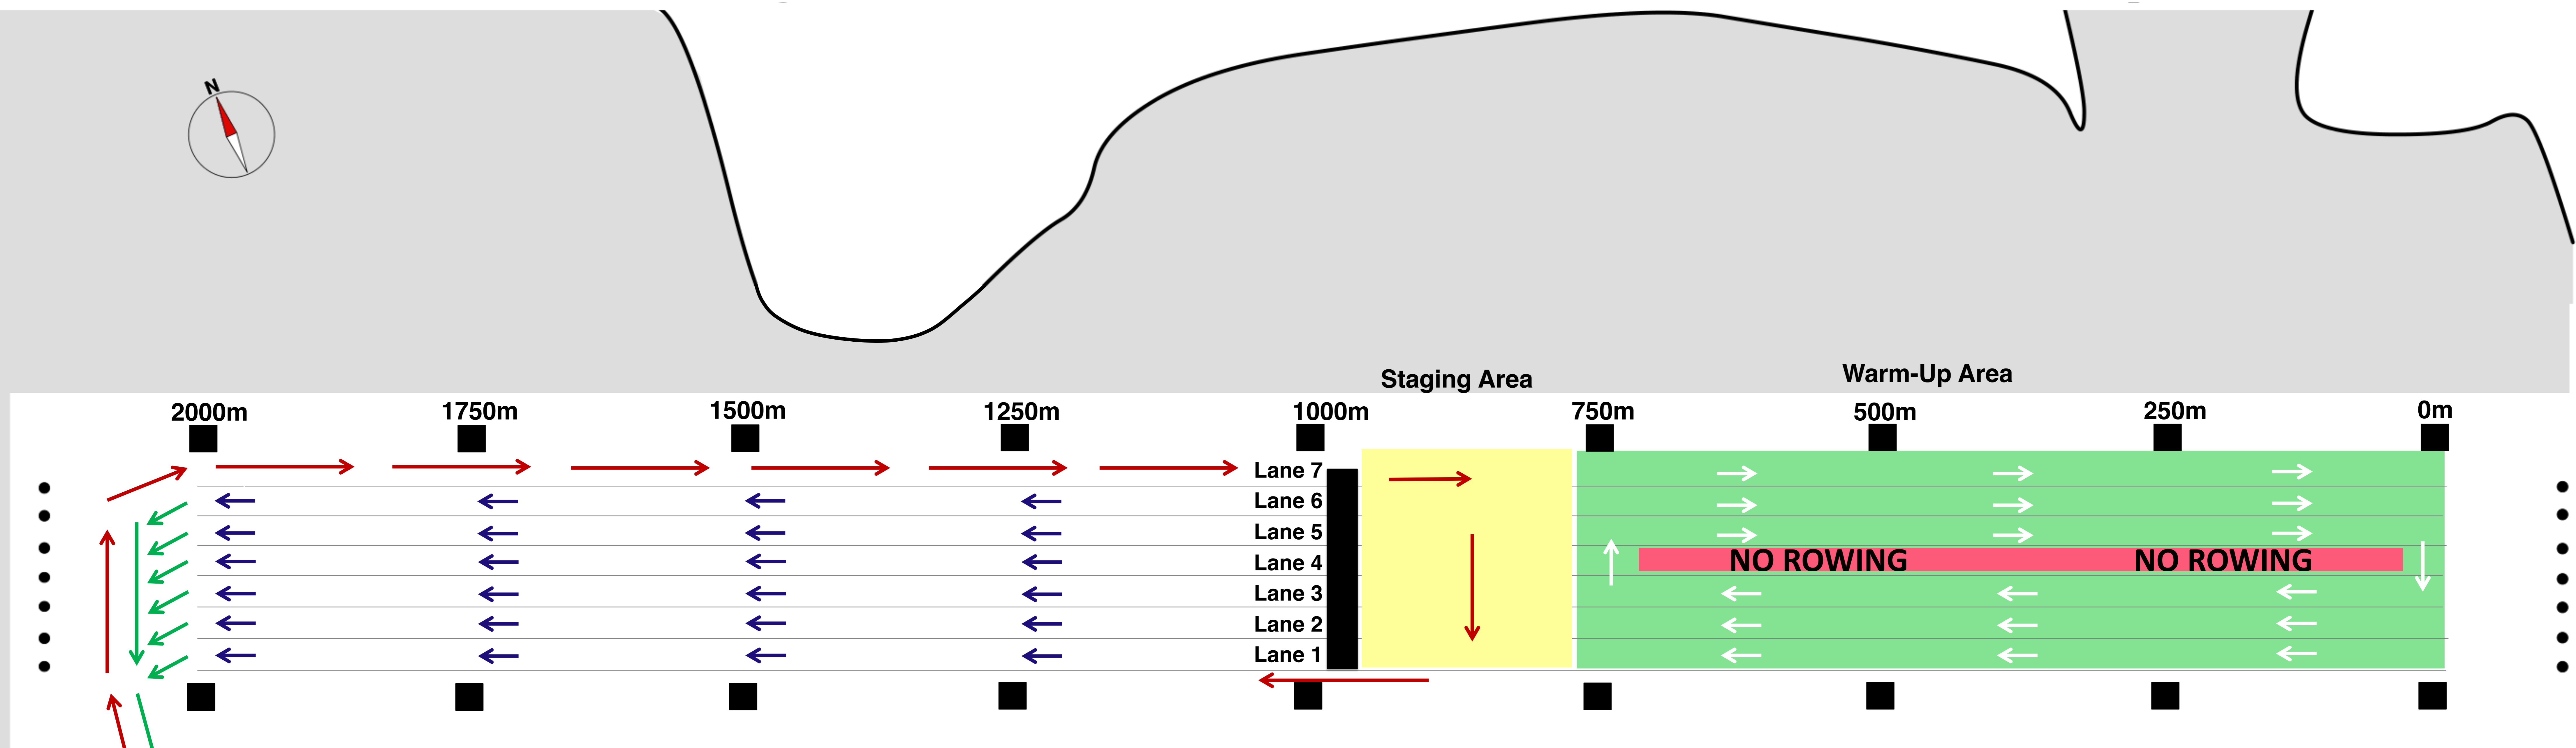

CASCADIA MASTERS CHAMPIONSHIPS REGATTA

- Launch with bows towards the West (finish pilings). Rowers must pass to the West of the large white buoy when crossing over to the North side of the race course (keeping the buoy to starboard side).
- Row up Lane 7, stopping at the 750m mark.
- Warm-up between 0m and 750m. Lanes 1, 2 and 3 Westbound (down the course). Lanes 5, 6 and 7 Eastbound (up the course). Listen to directions from safety boats.
- Crews may enter the staging area when instructed to do so by a race official.
- Starting platform will be in Lane 5 at the 1100m mark.

RACE MAP